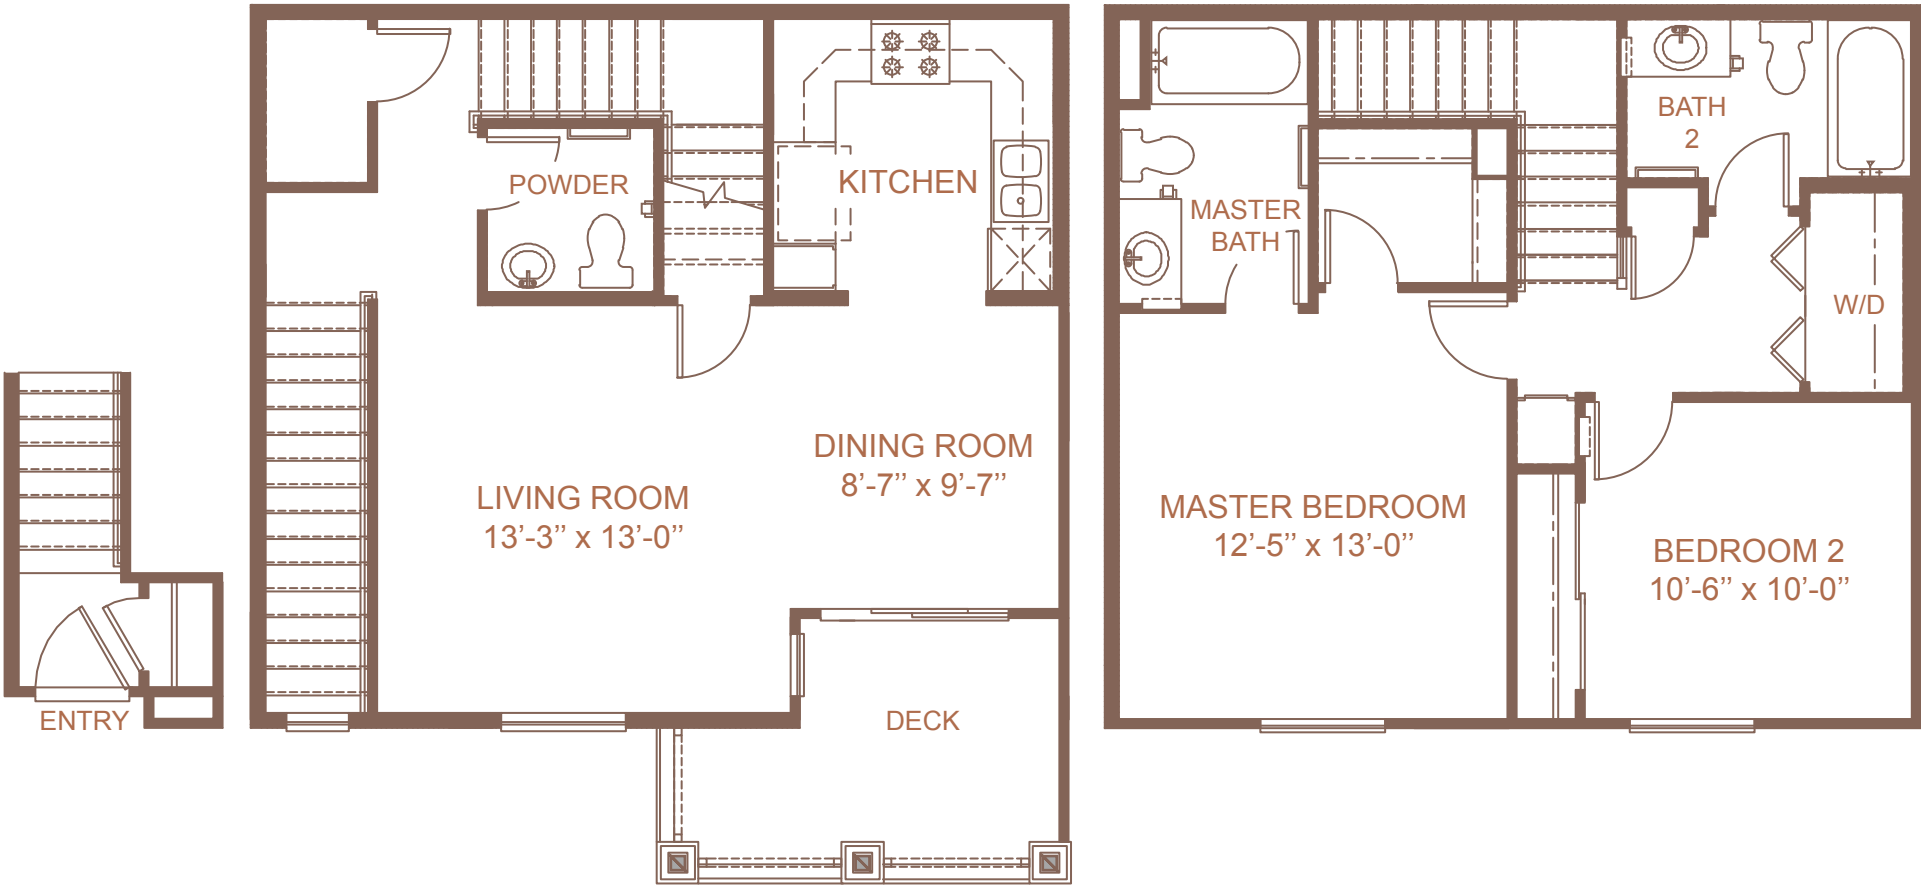

CROSSINGS AT CHERRY ORCHARD

2 Bedroom Townhome Floorplan
1,172 sq. ft.

1st Floor

2nd Floor

3rd Floor