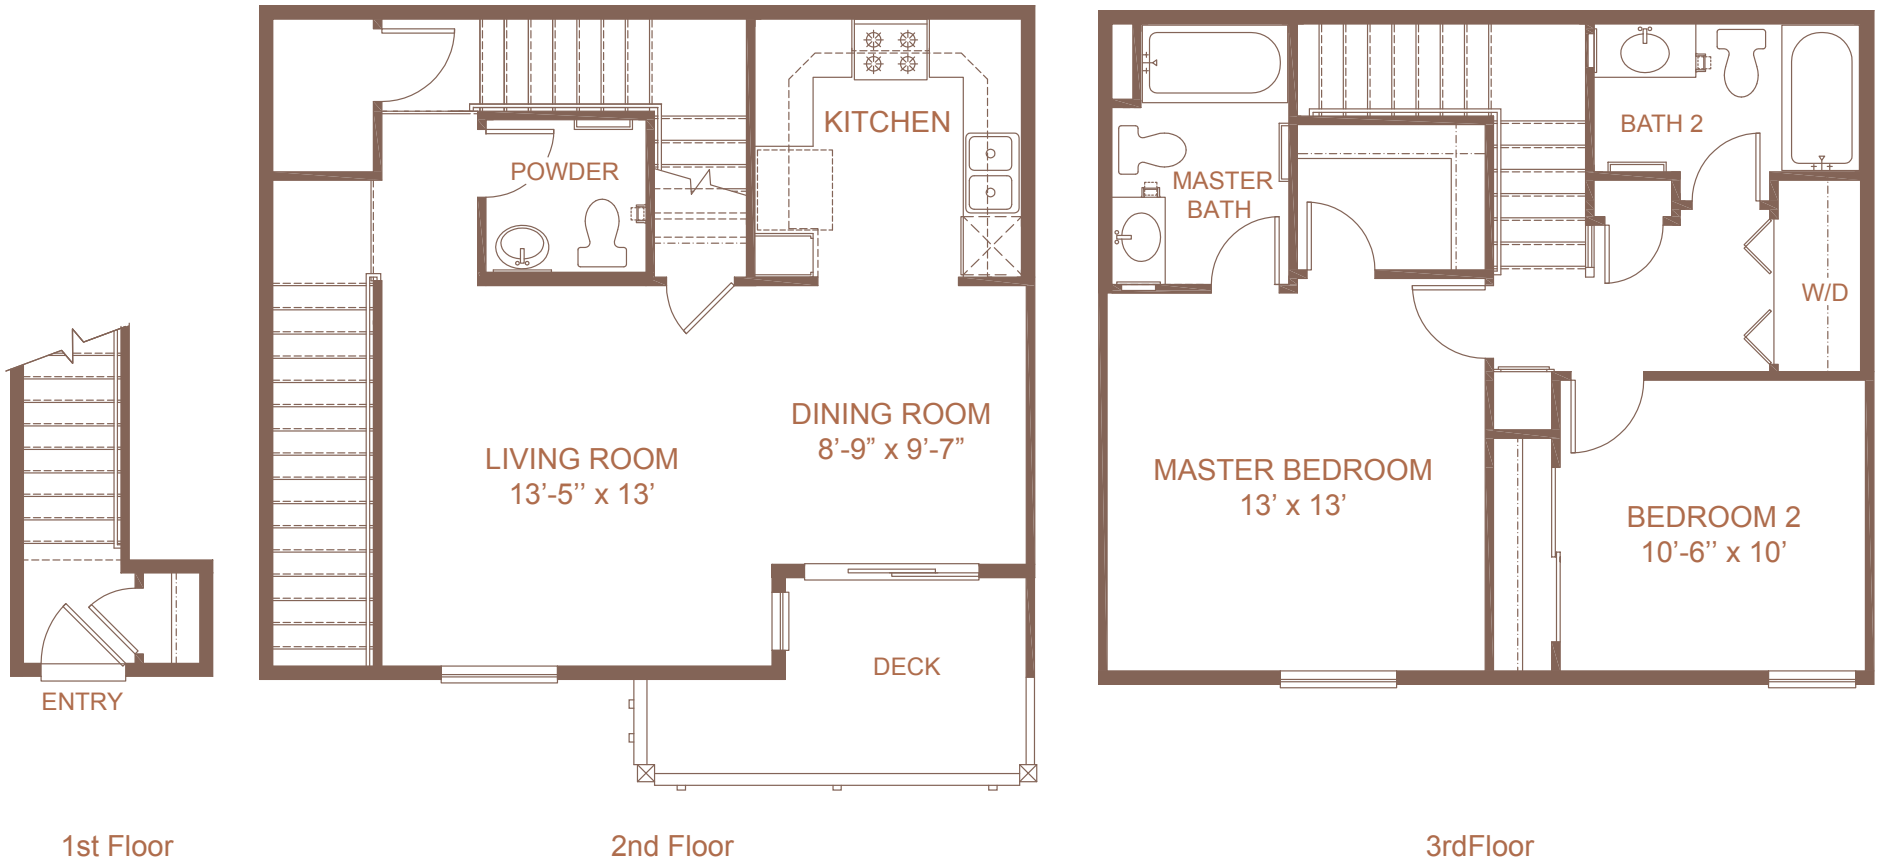

**CROSSINGS**  
AT BIG BEAR LAKE

2 Bedroom Townhome Floorplan  
1,119 SQ. FT.

1st Floor

2nd Floor

3rd Floor