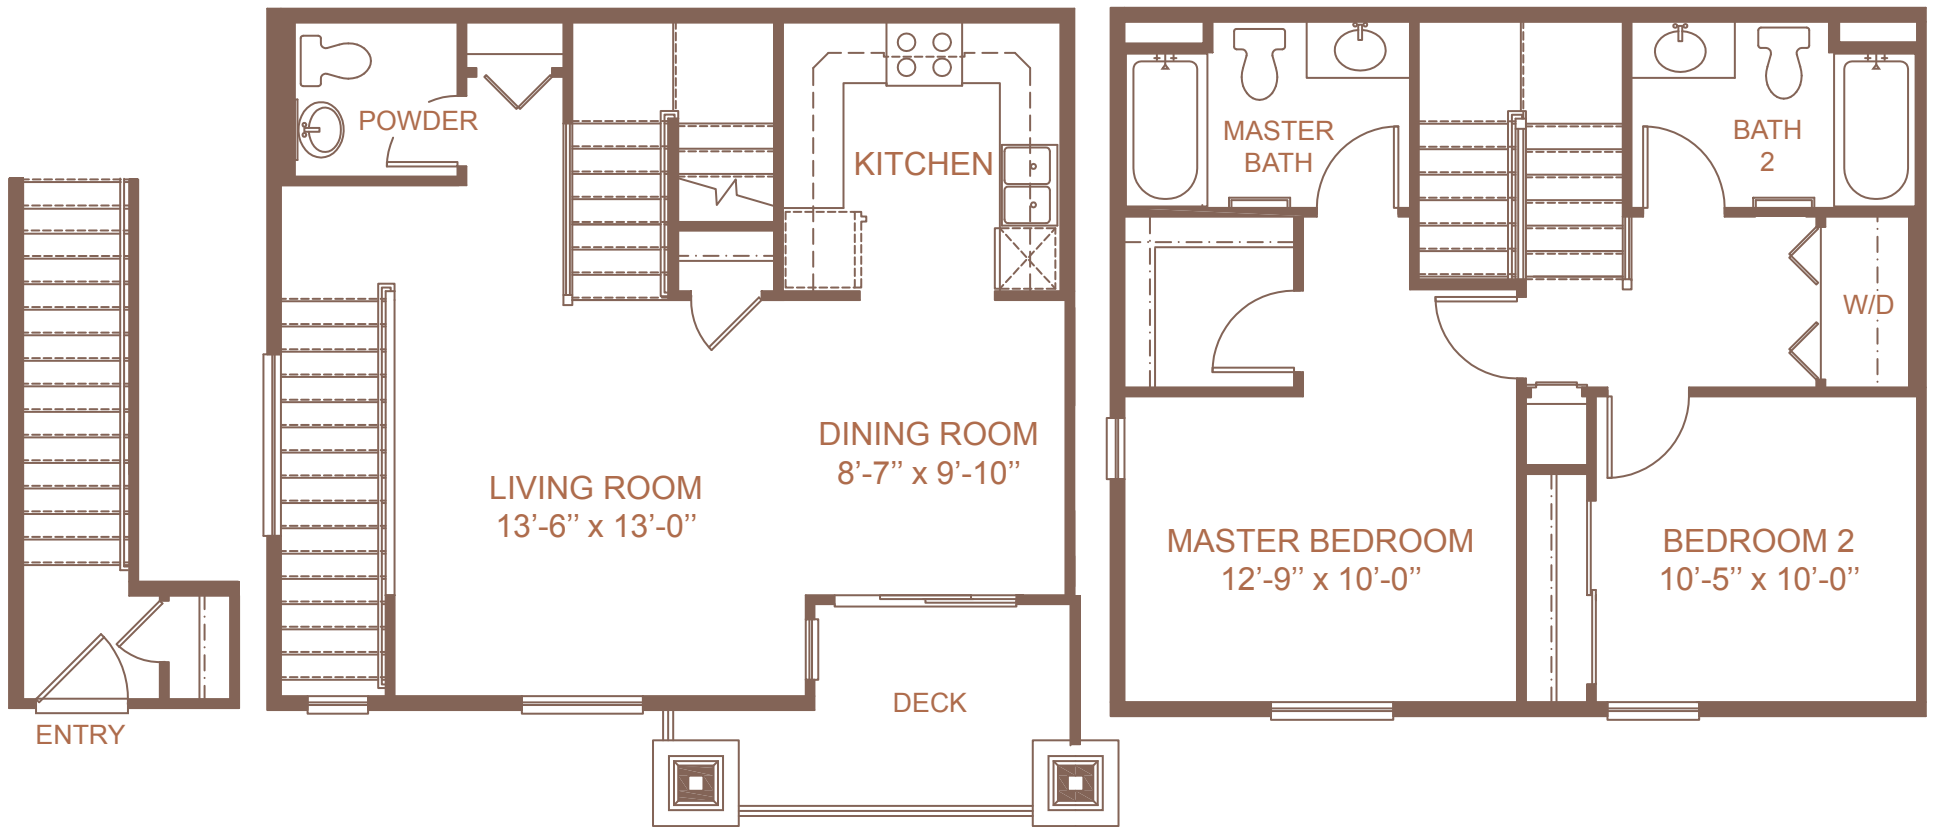

CROSSINGS AT NORTH HILLS

2 Bedroom Townhome Floorplan
1,078 sq. ft.

1st Floor

2nd Floor

3rd Floor