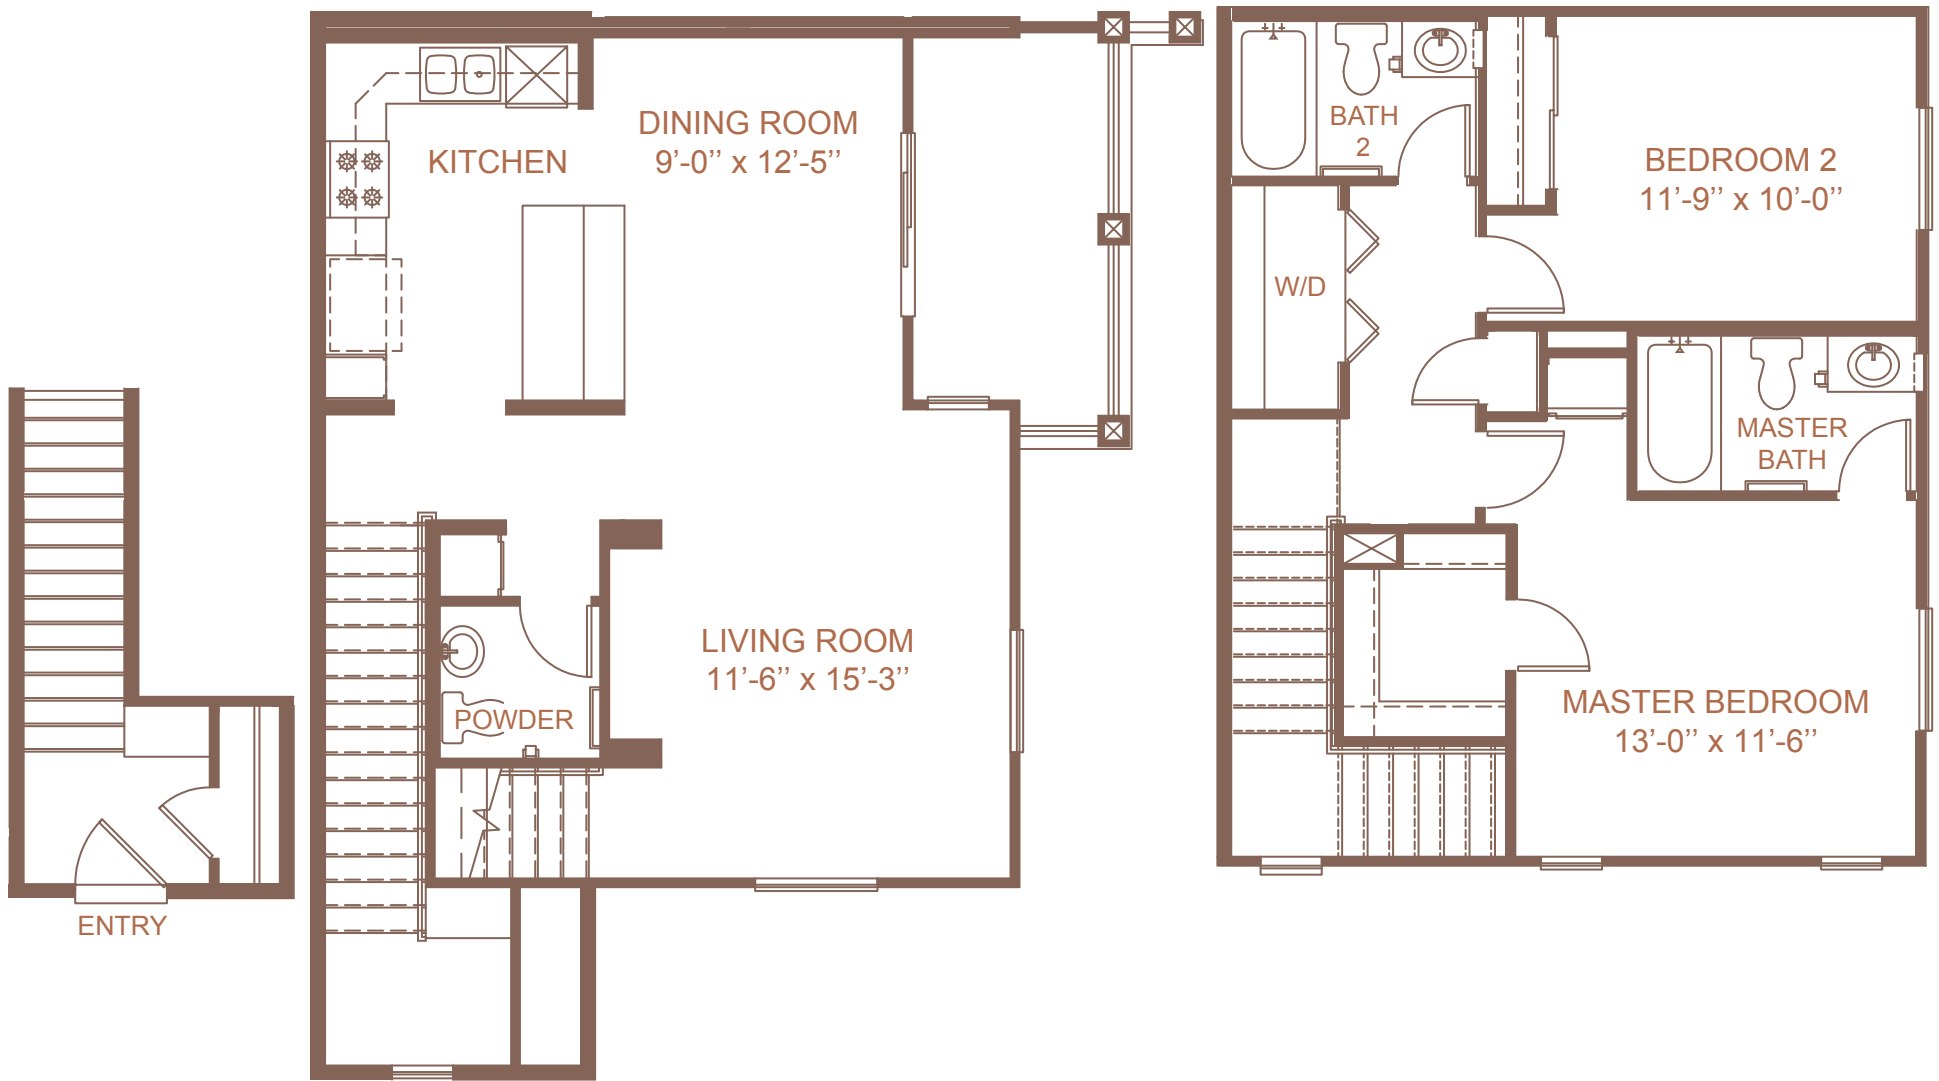

The CROSSINGS *at* ESCONDIDO

2 Bedroom Townhome Floorplan
1,189 sq. ft.

1st Floor

2nd Floor

3rd Floor